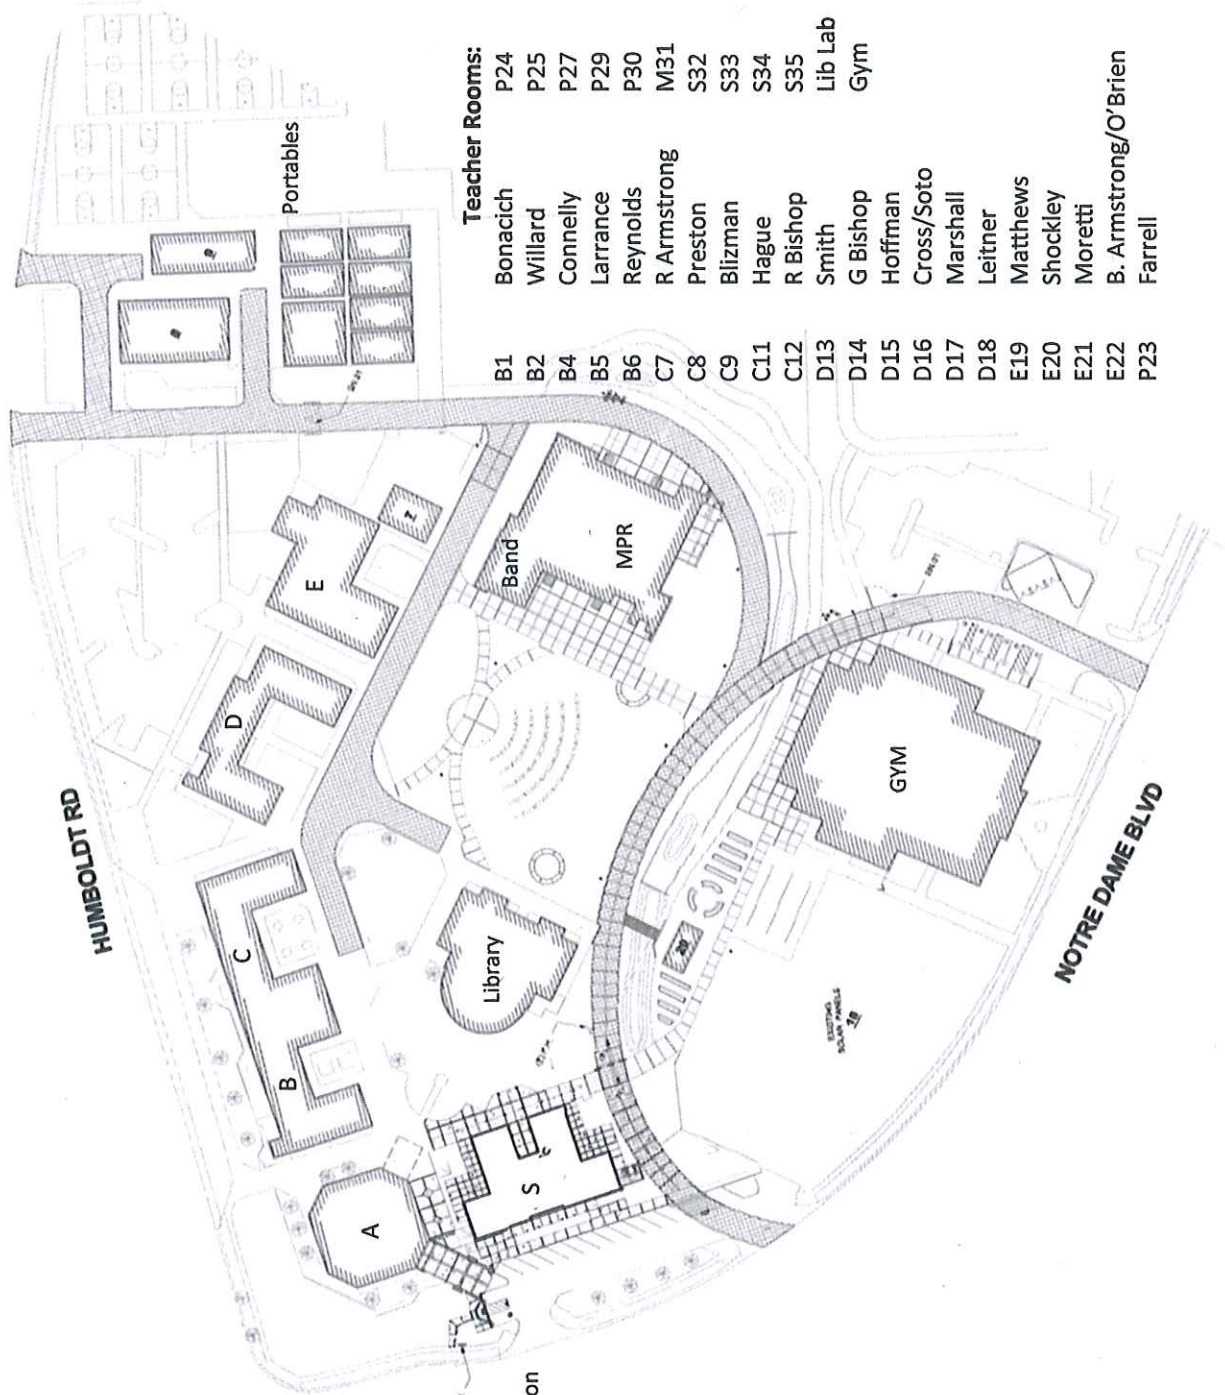

MARSH JUNIOR HIGH SCHOOL

Key	
Building A	Administration
B Wing	Rooms 1-6
C Wing	Rooms 7-12
D Wing	Rooms 13-18
E Wing	Rooms 19-22
Portables	Rooms 23-30
Band Room	Room 31
S Wing	Rooms 32-35

Teacher Rooms:	
Bonacich	P24
Willard	P25
Connelly	P27
Larrance	P29
Reynolds	P30
R Armstrong	M31
Preston	S32
Blizman	S33
Hague	S34
R Bishop	S35
Smith	Lib Lab
G Bishop	Gym
Hoffman	
Cross/Soto	
Marshall	
Leitner	
Matthews	
Shockley	
Moretti	
B. Armstrong/O'Brien	
Farrell	